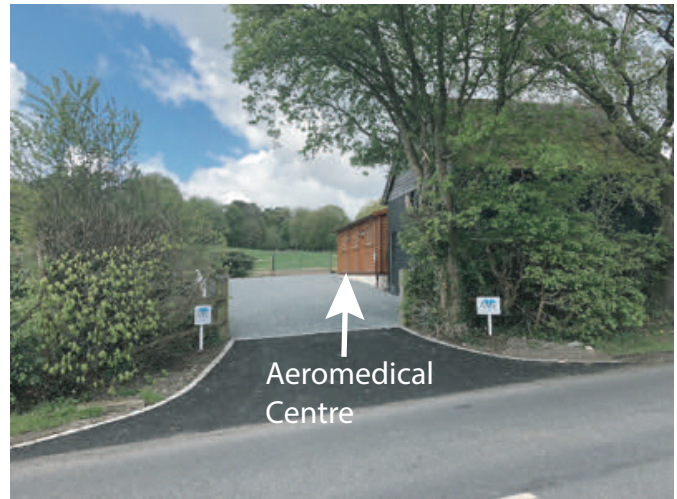

## AME PARTNERS AEROMEDICAL CENTRE LOCATION

The Aeromedical Centre is located on Rock Road, Washington, West Sussex 400m from the A24 entry. The SATNAV postcode is RH20 3BQ, which will bring you to within 75m of the parking entrance.

### APPROACHING FROM A24

When approaching from the A24, drive along Rock Road for c. 200m and then there is a right hand bend after which the road follows a field on the left. The Aeromedical Centre is the first entrance on the left after the field, next to a barn:

### APPROACHING ALONG ROCK ROAD HEADING TOWARDS THE A24

When approaching along Rock Road heading towards the A24 from Storrington, we are 400m from the A24 junction. The Aeromedical Centre entrance is just after a blind hill, on the right hand side:

There is ample parking available at the centre. When leaving, please turn around and exit forwards - do not reverse onto Rock Road, as the traffic is fast moving. Please take care of the blind hill to the left when pulling out.