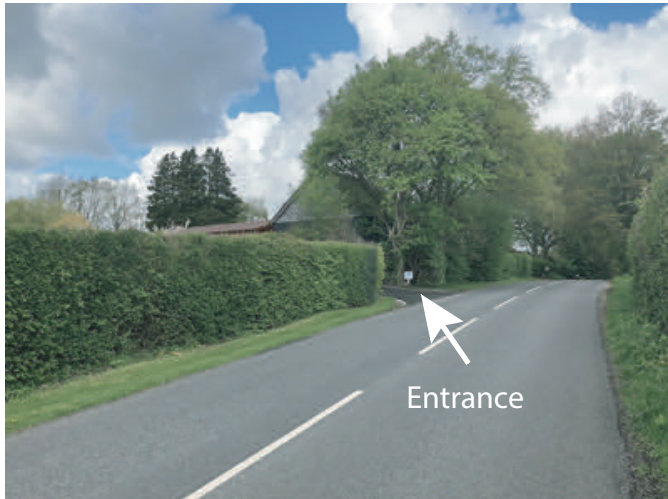

### APPROACHING FROM A24

When approaching from the A24, drive along Rock Road for c. 200m and then there is a right hand bend after which the road follows a field on the left. The Aeromedical Centre is the first entrance on the left after the field, next to a barn:

### APPROACHING ALONG ROCK ROAD HEADING TOWARDS THE A24

When approaching along Rock Road heading towards the A24 from Storrington, we are 400m from the A24 junction. The Aeromedical Centre entrance is just after a blind hill, on the right hand side:

There is ample parking available at the centre. When leaving, please turn around and exit forwards - do not reverse onto Rock Road, as the traffic is fast moving. Please take care of the blind hill to the left when pulling out.